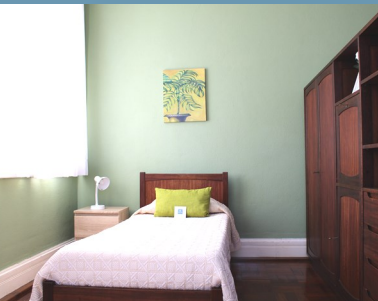

# Residence

SÃO JOSÉ DE CLUNY

- ✚ Capacity for 11 students
- ✚ Single, double & triple rooms
- ✚ Wireless internet
- ✚ Living room with TV
- ✚ Kitchenette
- ✚ Dining room
- ✚ Parking
- ✚ Garden overlooking Funchal